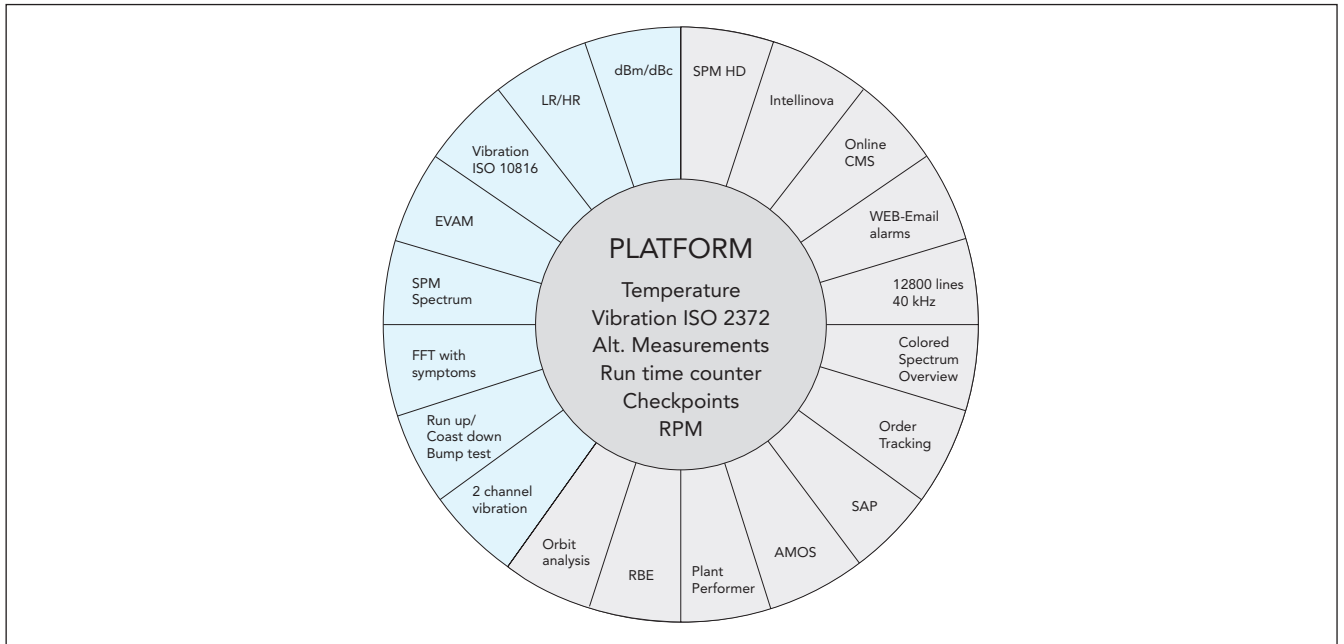

Condmaster® Nova - Modules

Condmaster®Nova is modular. It can be tailored, in performance and price, to your selected hardware and technical requirements.

The Condmaster®Nova platform includes the measuring techniques Vib ISO 2372, two user defined measurements (data input as analogue voltage or current, or manual), and Checkpoint (free text describing maintenance activity), all for unlimited use. It also has a runtime counter for the operating hours of a machine.

All additions to the platform functions are ordered from the list below, for either unlimited or limited use. Modules can be bought at any time as update files.

Limited use (for Leonova instruments only) implies that credits are deducted each time the function is used in the measuring instrument. For online system Intellinova, limited use is time based. Part of your investment can thus be turned into operating costs by buying "measuring credits" instead of paying for an unlimited program.